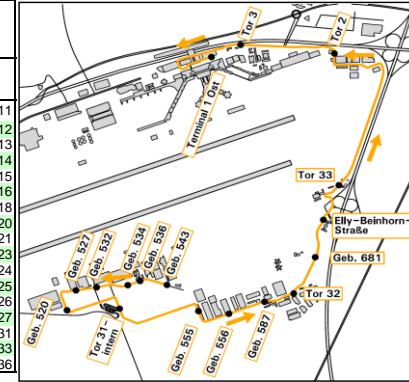

Geb. 543 => Terminal 1 Ost																					
Montag bis Freitag																					
Haltestelle	alle 15 Minuten																				
Geb. 543	04:41	05:11	05:26	05:41	05:56	06:11	06:26	06:41	06:56	21:11	21:26	21:41	21:56	22:11	22:26	22:41	23:11	23:41	00:11	00:41	01:11
Geb. 536	04:42	05:12	05:27	05:42	05:57	06:12	06:27	06:42	06:57	21:12	21:27	21:42	21:57	22:12	22:27	22:42	23:12	23:42	00:12	00:42	01:12
Geb. 534	04:43	05:13	05:28	05:43	05:58	06:13	06:28	06:43	06:58	21:13	21:28	21:43	21:58	22:13	22:28	22:43	23:13	23:43	00:13	00:43	01:13
Geb. 532	04:44	05:14	05:29	05:44	05:59	06:14	06:29	06:44	06:59	21:14	21:29	21:44	21:59	22:14	22:29	22:44	23:14	23:44	00:14	00:44	01:14
Geb. 527	04:45	05:15	05:30	05:45	06:00	06:15	06:30	06:45	07:00	21:15	21:30	21:45	22:00	22:15	22:30	22:45	23:15	23:45	00:15	00:45	01:15
Geb. 520	04:46	05:16	05:31	05:46	06:01	06:16	06:31	06:46	07:01	21:16	21:31	21:46	22:01	22:16	22:31	22:46	23:16	23:46	00:16	00:46	01:16
Tor 31 - intern	04:48	05:18	05:33	05:48	06:03	06:18	06:33	06:48	07:03	21:18	21:33	21:48	22:03	22:18	22:33	22:48	23:18	23:48	00:18	00:48	01:18
Geb. 555	04:50	05:20	05:35	05:50	06:05	06:20	06:35	06:50	07:05	21:20	21:35	21:50	22:05	22:20	22:35	22:50	23:20	23:50	00:20	00:50	01:20
Geb. 556	04:51	05:21	05:36	05:51	06:06	06:21	06:36	06:51	07:06	21:21	21:36	21:51	22:06	22:21	22:36	22:51	23:21	23:51	00:21	00:51	01:21
Geb. 587	04:53	05:23	05:38	05:53	06:08	06:23	06:38	06:53	07:08	21:23	21:38	21:53	22:08	22:23	22:38	22:53	23:23	23:53	00:23	00:53	01:23
Tor 32	04:54	05:24	05:39	05:54	06:09	06:24	06:39	06:54	07:09	21:24	21:39	21:54	22:09	22:24	22:39	22:54	23:24	23:54	00:24	00:54	01:24
Geb. 681	04:55	05:25	05:40	05:55	06:10	06:25	06:40	06:55	07:10	21:25	21:40	21:55	22:10	22:25	22:40	22:55	23:25	23:55	00:25	00:55	01:25
Elly-Beinhorn-Str.	04:56	05:26	05:41	05:56	06:11	06:26	06:41	06:56	07:11	21:26	21:41	21:56	22:11	22:26	22:41	22:56	23:26	23:56	00:26	00:56	01:26
Tor 33	04:57	05:27	05:42	05:57	06:12	06:27	06:42	06:57	07:12	21:27	21:42	21:57	22:12	22:27	22:42	22:57	23:27	23:57	00:27	00:57	01:27
Tor 2	05:01	05:31	05:46	06:01	06:16	06:31	06:46	07:01	07:16	21:31	21:46	22:01	22:16	22:31	22:46	23:01	23:31	00:01	00:31	01:01	01:31
Tor 3	05:03	05:33	05:48	06:03	06:18	06:33	06:48	07:03	07:18	21:33	21:48	22:03	22:18	22:33	22:48	23:03	23:33	00:03	00:33	01:03	01:33
Terminal 1 Ost	05:06	05:36	05:51	06:06	06:21	06:36	06:51	07:06	07:21	21:36	21:51	22:06	22:21	22:36	22:51	23:06	23:36	00:06	00:36	01:06	01:36