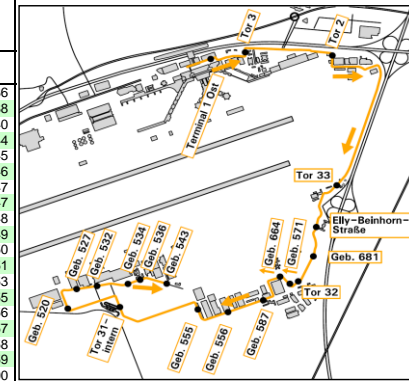

Geb. 543 => Terminal 1 Ost

| Geb. 543 => Terminal 1 Ost | | | | | | | | | | | | | | | | | | | | | |
|----------------------------|-----------------|-------|-------|-------|-------|-------|-------|-------|-------|-------|-------|-------|-------|-------|-------|-------|-------|-------|-------|-------|-------|
| Montag bis Freitag | | | | | | | | | | | | | | | | | | | | | |
| Haltestelle | alle 15 Minuten | | | | | | | | | | | | | | | | | | | | |
| Geb. 543 | 04:41 | 05:11 | 05:26 | 05:41 | 05:56 | 06:11 | 06:26 | 06:41 | 06:56 | 21:11 | 21:26 | 21:41 | 21:56 | 22:11 | 22:26 | 22:41 | 23:11 | 23:41 | 00:11 | 00:41 | 01:11 |
| Geb. 536 | 04:42 | 05:12 | 05:27 | 05:42 | 05:57 | 06:12 | 06:27 | 06:42 | 06:57 | 21:12 | 21:27 | 21:42 | 21:57 | 22:12 | 22:27 | 22:42 | 23:12 | 23:42 | 00:12 | 00:42 | 01:12 |
| Geb. 534 | 04:43 | 05:13 | 05:28 | 05:43 | 05:58 | 06:13 | 06:28 | 06:43 | 06:58 | 21:13 | 21:28 | 21:43 | 21:58 | 22:13 | 22:28 | 22:43 | 23:13 | 23:43 | 00:13 | 00:43 | 01:13 |
| Geb. 532 | 04:44 | 05:14 | 05:29 | 05:44 | 05:59 | 06:14 | 06:29 | 06:44 | 06:59 | 21:14 | 21:29 | 21:44 | 21:59 | 22:14 | 22:29 | 22:44 | 23:14 | 23:44 | 00:14 | 00:44 | 01:14 |
| Geb. 527 | 04:45 | 05:15 | 05:30 | 05:45 | 06:00 | 06:15 | 06:30 | 06:45 | 07:00 | 21:15 | 21:30 | 21:45 | 22:00 | 22:15 | 22:30 | 22:45 | 23:15 | 23:45 | 00:15 | 00:45 | 01:15 |
| Geb. 520 | 04:46 | 05:16 | 05:31 | 05:46 | 06:01 | 06:16 | 06:31 | 06:46 | 07:01 | 21:16 | 21:31 | 21:46 | 22:01 | 22:16 | 22:31 | 22:46 | 23:16 | 23:46 | 00:16 | 00:46 | 01:16 |
| Tor 31 - intern | 04:48 | 05:18 | 05:33 | 05:48 | 06:03 | 06:18 | 06:33 | 06:48 | 07:03 | 21:18 | 21:33 | 21:48 | 22:03 | 22:18 | 22:33 | 22:48 | 23:18 | 23:48 | 00:18 | 00:48 | 01:18 |
| Geb. 555 | 04:50 | 05:20 | 05:35 | 05:50 | 06:05 | 06:20 | 06:35 | 06:50 | 07:05 | 21:20 | 21:35 | 21:50 | 22:05 | 22:20 | 22:35 | 22:50 | 23:20 | 23:50 | 00:20 | 00:50 | 01:20 |
| Geb. 556 | 04:51 | 05:21 | 05:36 | 05:51 | 06:06 | 06:21 | 06:36 | 06:51 | 07:06 | 21:21 | 21:36 | 21:51 | 22:06 | 22:21 | 22:36 | 22:51 | 23:21 | 23:51 | 00:21 | 00:51 | 01:21 |
| Geb. 587 | 04:53 | 05:23 | 05:38 | 05:53 | 06:08 | 06:23 | 06:38 | 06:53 | 07:08 | 21:23 | 21:38 | 21:53 | 22:08 | 22:23 | 22:38 | 22:53 | 23:23 | 23:53 | 00:23 | 00:53 | 01:23 |
| Tor 32 | 04:54 | 05:24 | 05:39 | 05:54 | 06:09 | 06:24 | 06:39 | 06:54 | 07:09 | 21:24 | 21:39 | 21:54 | 22:09 | 22:24 | 22:39 | 22:54 | 23:24 | 23:54 | 00:24 | 00:54 | 01:24 |
| Geb. 681 | 04:55 | 05:25 | 05:40 | 05:55 | 06:10 | 06:25 | 06:40 | 06:55 | 07:10 | 21:25 | 21:40 | 21:55 | 22:10 | 22:25 | 22:40 | 22:55 | 23:25 | 23:55 | 00:25 | 00:55 | 01:25 |
| Elly-Beinhorn-Str. | 04:56 | 05:26 | 05:41 | 05:56 | 06:11 | 06:26 | 06:41 | 06:56 | 07:11 | 21:26 | 21:41 | 21:56 | 22:11 | 22:26 | 22:41 | 22:56 | 23:26 | 23:56 | 00:26 | 00:56 | 01:26 |
| Tor 33 | 04:57 | 05:27 | 05:42 | 05:57 | 06:12 | 06:27 | 06:42 | 06:57 | 07:12 | 21:27 | 21:42 | 21:57 | 22:12 | 22:27 | 22:42 | 22:57 | 23:27 | 23:57 | 00:27 | 00:57 | 01:27 |
| Tor 2 | 05:01 | 05:31 | 05:46 | 06:01 | 06:16 | 06:31 | 06:46 | 07:01 | 07:16 | 21:31 | 21:46 | 22:01 | 22:16 | 22:31 | 22:46 | 23:01 | 23:31 | 00:01 | 00:31 | 01:01 | 01:31 |
| Tor 3 | 05:03 | 05:33 | 05:48 | 06:03 | 06:18 | 06:33 | 06:48 | 07:03 | 07:18 | 21:33 | 21:48 | 22:03 | 22:18 | 22:33 | 22:48 | 23:03 | 23:33 | 00:03 | 00:33 | 01:03 | 01:33 |
| Terminal 1 Ost | 05:06 | 05:36 | 05:51 | 06:06 | 06:21 | 06:36 | 06:51 | 07:06 | 07:21 | 21:36 | 21:51 | 22:06 | 22:21 | 22:36 | 22:51 | 23:06 | 23:36 | 00:06 | 00:36 | 01:06 | 01:36 |