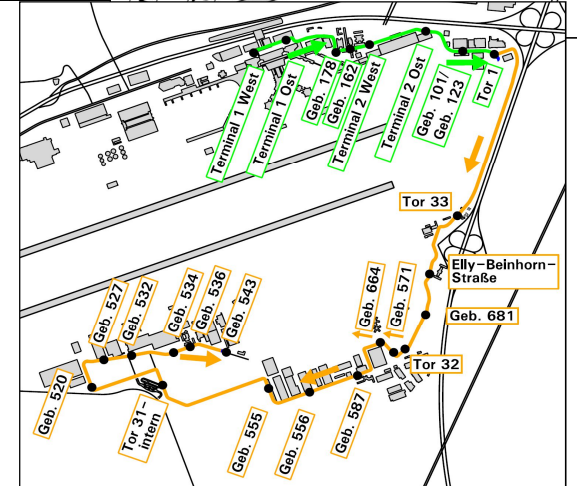

Samstag, Sonntag, Feiertage																								
Haltestelle																										
Terminal 1 West	00:00	04:06	04:21	04:36	04:51	05:06	05:21	05:36	05:51	06:06	06:21	06:36	06:51	alle 15 Min	22:06	22:21	22:36	22:51	23:06	23:21	23:36	23:51	00:06	00:21	00:36	00:51
Terminal 1 Ost	00:01	04:07	04:22	04:37	04:52	05:07	05:22	05:37	05:52	06:07	06:22	06:37	06:52		22:07	22:22	22:37	22:52	23:07	23:22	23:37	23:52	00:07	00:22	00:37	00:52
Geb. 178	00:02	04:09	04:24	04:39	04:54	05:09	05:24	05:39	05:54	06:09	06:24	06:39	06:54		22:09	22:24	22:39	22:54	23:09	23:24	23:39	23:54	00:09	00:24	00:39	00:54
Geb. 162	00:01	04:10	04:25	04:40	04:55	05:10	05:25	05:40	05:55	06:10	06:25	06:40	06:55		22:10	22:25	22:40	22:55	23:10	23:25	23:40	23:55	00:10	00:25	00:40	00:55
Terminal 2 West	00:01	04:11	04:26	04:41	04:56	05:11	05:26	05:41	05:56	06:11	06:26	06:41	06:56		22:11	22:26	22:41	22:56	23:11	23:26	23:41	23:56	00:11	00:26	00:41	00:56
Terminal 2 Ost	00:01	04:12	04:27	04:42	04:57	05:12	05:27	05:42	05:57	06:12	06:27	06:42	06:57		22:12	22:27	22:42	22:57	23:12	23:27	23:42	23:57	00:12	00:27	00:42	00:57
Geb. 101 / Geb. 123	00:01	04:13	04:28	04:43	04:58	05:13	05:28	05:43	05:58	06:13	06:28	06:43	06:58		22:13	22:28	22:43	22:58	23:13	23:28	23:43	23:58	00:13	00:28	00:43	00:58
Tor 1	00:02	04:15	04:30	04:45	05:00	05:15	05:30	05:45	06:00	06:15	06:30	06:45	07:00		22:15	22:30	22:45	23:00	23:15	23:30	23:45	00:00	00:15	00:30	00:45	01:00
Tor 33	00:03	04:18	04:33	04:48	05:03	05:18	05:33	05:48	06:03	06:18	06:33	06:48			22:18	22:33	22:48	23:03	23:18	23:33	23:48	00:03	00:18	00:33	00:48	
Elly-Beinhorn-Str.	00:01	04:19	04:34	04:49	05:04	05:19	05:34	05:49	06:04	06:19	06:34	06:49			22:19	22:34	22:49	23:04	23:19	23:34	23:49	00:04	00:19	00:34	00:49	
Geb. 681	00:01	04:20	04:35	04:50	05:05	05:20	05:35	05:50	06:05	06:20	06:35	06:50		22:20	22:35	22:50	23:05	23:20	23:35	23:50	00:05	00:20	00:35	00:50		
Tor 32	00:01	04:21	04:36	04:51	05:06	05:21	05:36	05:51	06:06	06:21	06:36	06:51		22:21	22:36	22:51	23:06	23:21	23:36	23:51	00:06	00:21	00:36	00:51		
Geb. 571	00:00	04:21	04:36	04:51	05:06	05:21	05:36	05:51	06:06	06:21	06:36	06:51		22:21	22:36	22:51	23:06	23:21	23:36	23:51	00:06	00:21	00:36	00:51		
Geb. 664	00:01	04:22	04:37	04:52	05:07	05:22	05:37	05:52	06:07	06:22	06:37	06:52		22:22	22:37	22:52	23:07	23:22	23:37	23:52	00:07	00:22	00:37	00:52		
Geb. 587	00:01	04:23	04:38	04:53	05:08	05:23	05:38	05:53	06:08	06:23	06:38	06:53		22:23	22:38	22:53	23:08	23:23	23:38	23:53	00:08	00:23	00:38	00:53		
Geb. 556	00:01	04:24	04:39	04:54	05:09	05:24	05:39	05:54	06:09	06:24	06:39	06:54		22:24	22:39	22:54	23:09	23:24	23:39	23:54	00:09	00:24	00:39	00:54		
Geb. 555	00:01	04:25	04:40	04:55	05:10	05:25	05:40	05:55	06:10	06:25	06:40	06:55		22:25	22:40	22:55	23:10	23:25	23:40	23:55	00:10	00:25	00:40	00:55		
Tor 31 - intern	00:02	04:27	04:42	04:57	05:12	05:27	05:42	05:57	06:12	06:27	06:42	06:57		22:27	22:42	22:57	23:12	23:27	23:42	23:57	00:12	00:27	00:42	00:57		
Geb. 520	00:02	04:29	04:44	04:59	05:14	05:29	05:44	05:59	06:14	06:29	06:44	06:59		22:29	22:44	22:59	23:14	23:29	23:44	23:59	00:14	00:29	00:44	00:59		
Geb. 527	00:01	04:30	04:45	05:00	05:15	05:30	05:45	06:00	06:15	06:30	06:45	07:00		22:30	22:45	23:00	23:15	23:30	23:45	00:00	00:15	00:30	00:45	01:00		
Geb. 532	00:01	04:31	04:46	05:01	05:16	05:31	05:46	06:01	06:16	06:31	06:46	07:01		22:31	22:46	23:01	23:16	23:31	23:46	00:01	00:16	00:31	00:46	01:01		
Geb. 534	00:01	04:32	04:47	05:02	05:17	05:32	05:47	06:02	06:17	06:32	06:47	07:02		22:32	22:47	23:02	23:17	23:32	23:47	00:02	00:17	00:32	00:47	01:02		
Geb. 536	00:01	04:33	04:48	05:03	05:18	05:33	05:48	06:03	06:18	06:33	06:48	07:03		22:33	22:48	23:03	23:18	23:33	23:48	00:03	00:18	00:33	00:48	01:03		
Geb. 543	00:01	04:34	04:49	05:04	05:19	05:34	05:49	06:04	06:19	06:34	06:49	07:04		22:34	22:49	23:04	23:19	23:34	23:49	00:04	00:19	00:34	00:49	01:04