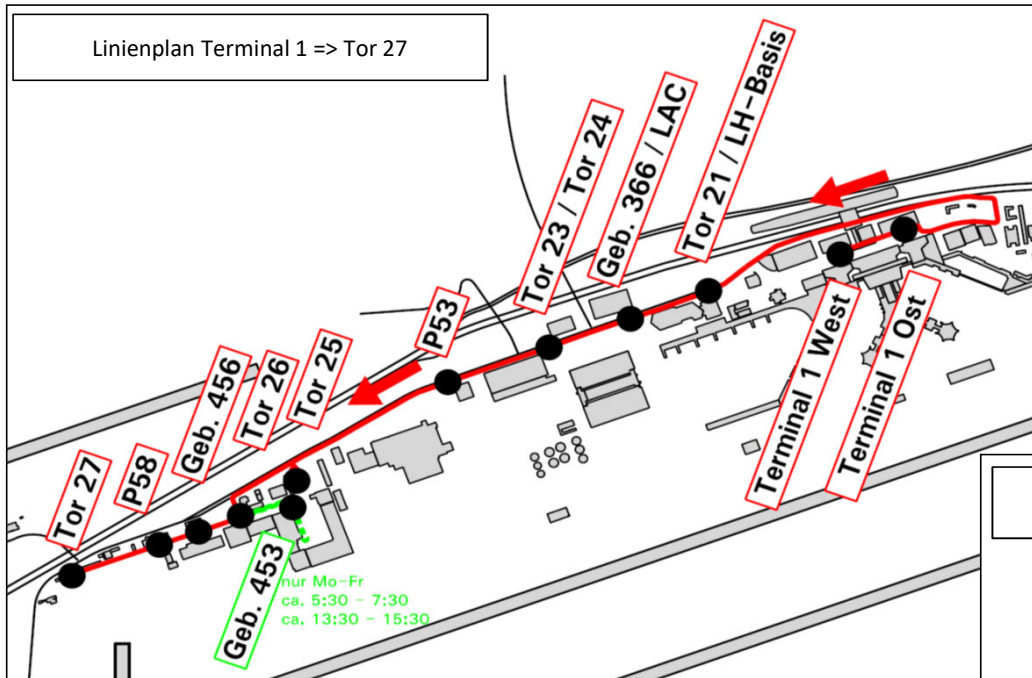

Liniplan Tor 27 => Terminal 1

Personalbuslinie West

Liniplan Terminal 1 => Tor 27